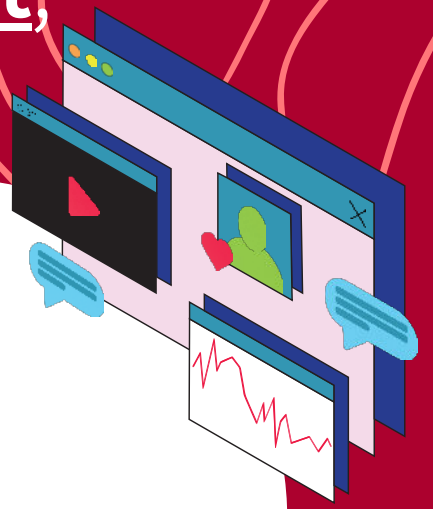

## How Can I Find FAQs on YouTube?

1. Search the YouTube Creators web page.
2. Click on the "Top Questions" button.

A large, stylized red play button icon with a white triangle in the center, positioned to the left of the section header.